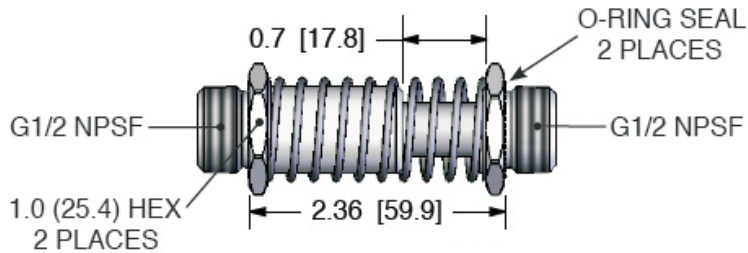

LC12: STANDARD

Weight:
5.8 oz.
(164 g)

PART NUMBER

LC12