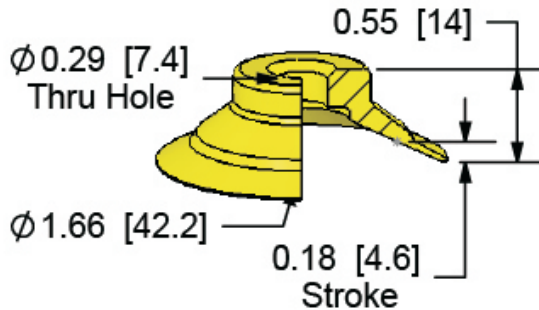

XP-U40

CUP DIAMETER	40 mm
CUP WEIGHT: oz. (g)	0.17 (4.8)
INTERNAL VOLUME: cu. in. (cc)	0.34 (5.6)
FORCE @ 6" Hg: lb. (N)	4.5 (20)
FORCE @ 18" Hg: lb. (N)	8.8 (39.1)
MINIMUM RADIUS: in. (mm)	1.18 (30)

MATERIAL - NITRILE